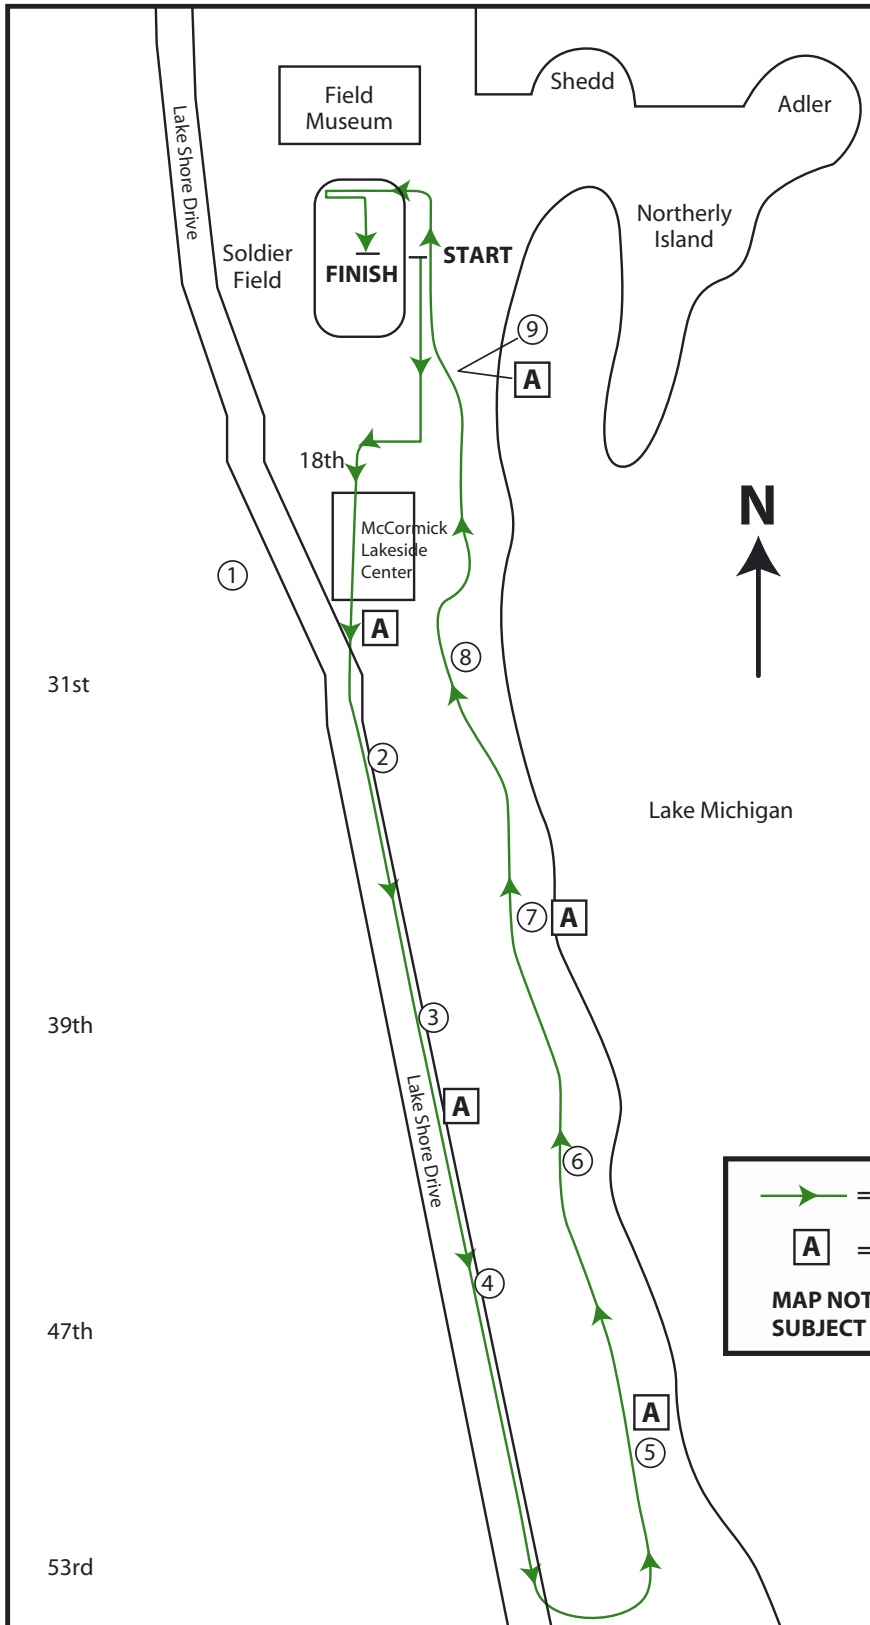

# Fleet Feet Sports Soldier Field 10 Mile presented by adidas

May 29, 2010 7:30am Start

## AID STATIONS

Hinckley Springs Water and Gatorade Endurance Formula will be provided at each station.

Toilets are available at each station.